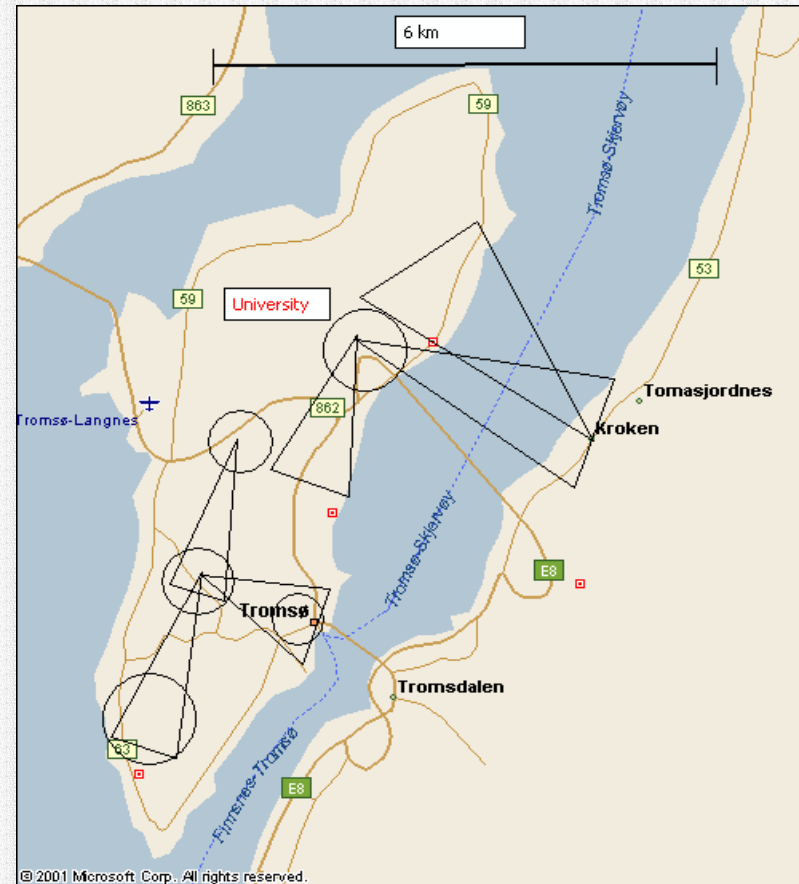

Coverage

- Coverage where there are students and staff (apx 30 stations)
- 18 and 24 dBi parabolas and 15 dBi omni

Invenia
Innovation
AS