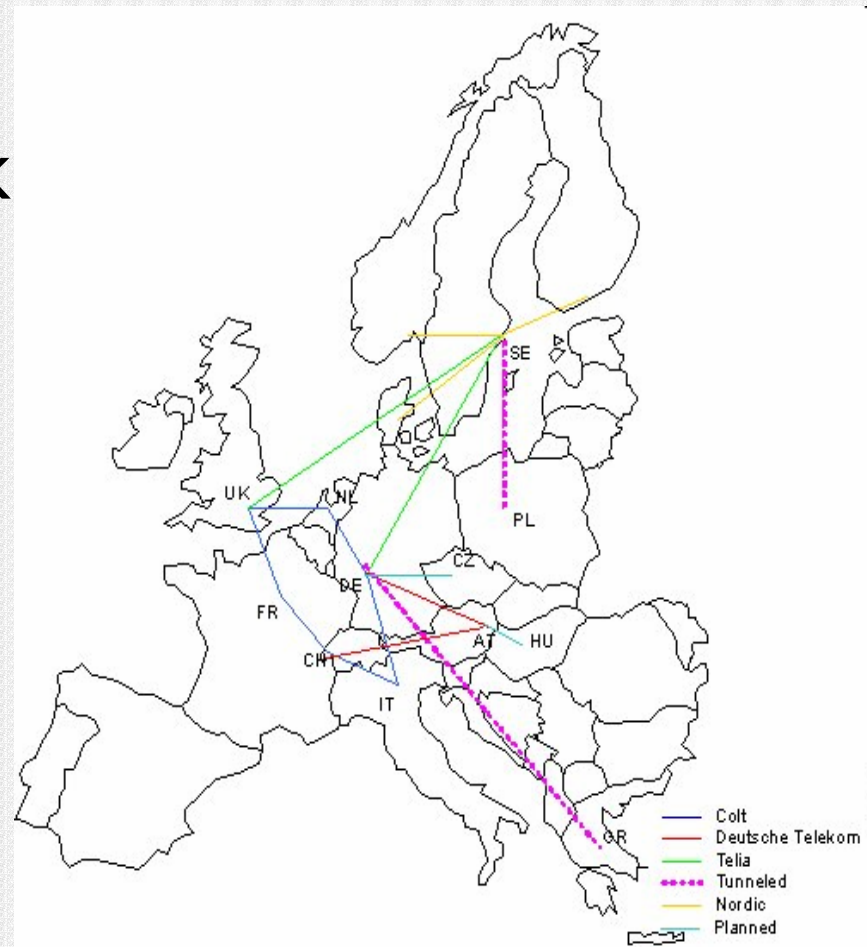

Invenia
Innovation
AS

IPv6 and wireless

- Mobil IPv6 works
- IPSEC is part of IPv6
- Network is fully routed

Invenia
Innovation
AS

6NET.org

- EUR 26.5 million
- IPv6-only network
- Routing and DNS
- IPv6 and wireless
- Online games