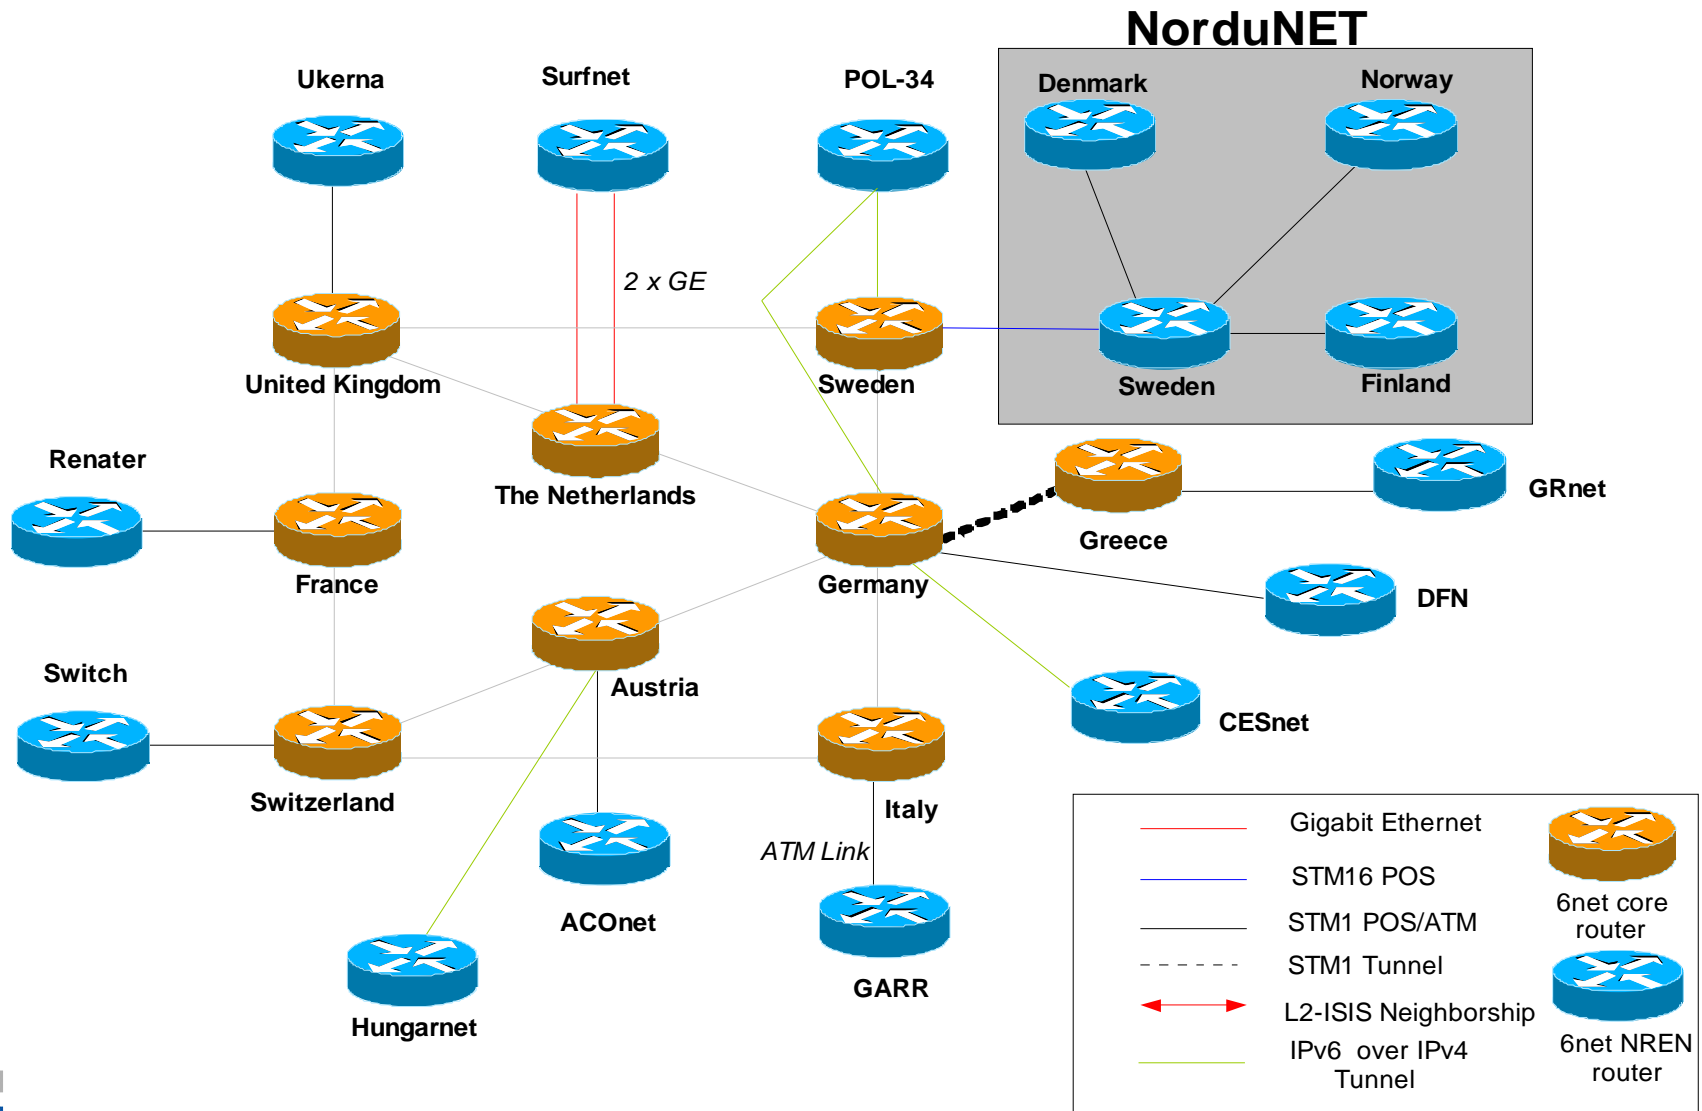

## Description of Work

# Das 6NET Netzwerk

- Provided by 6NET partners
- Circuit dedicated – initially 155Mbit/s
- Dedicated circuit added for redundancy (optional)
- ⋯ Tunneled solution for cost reasons

# 6NET Layout