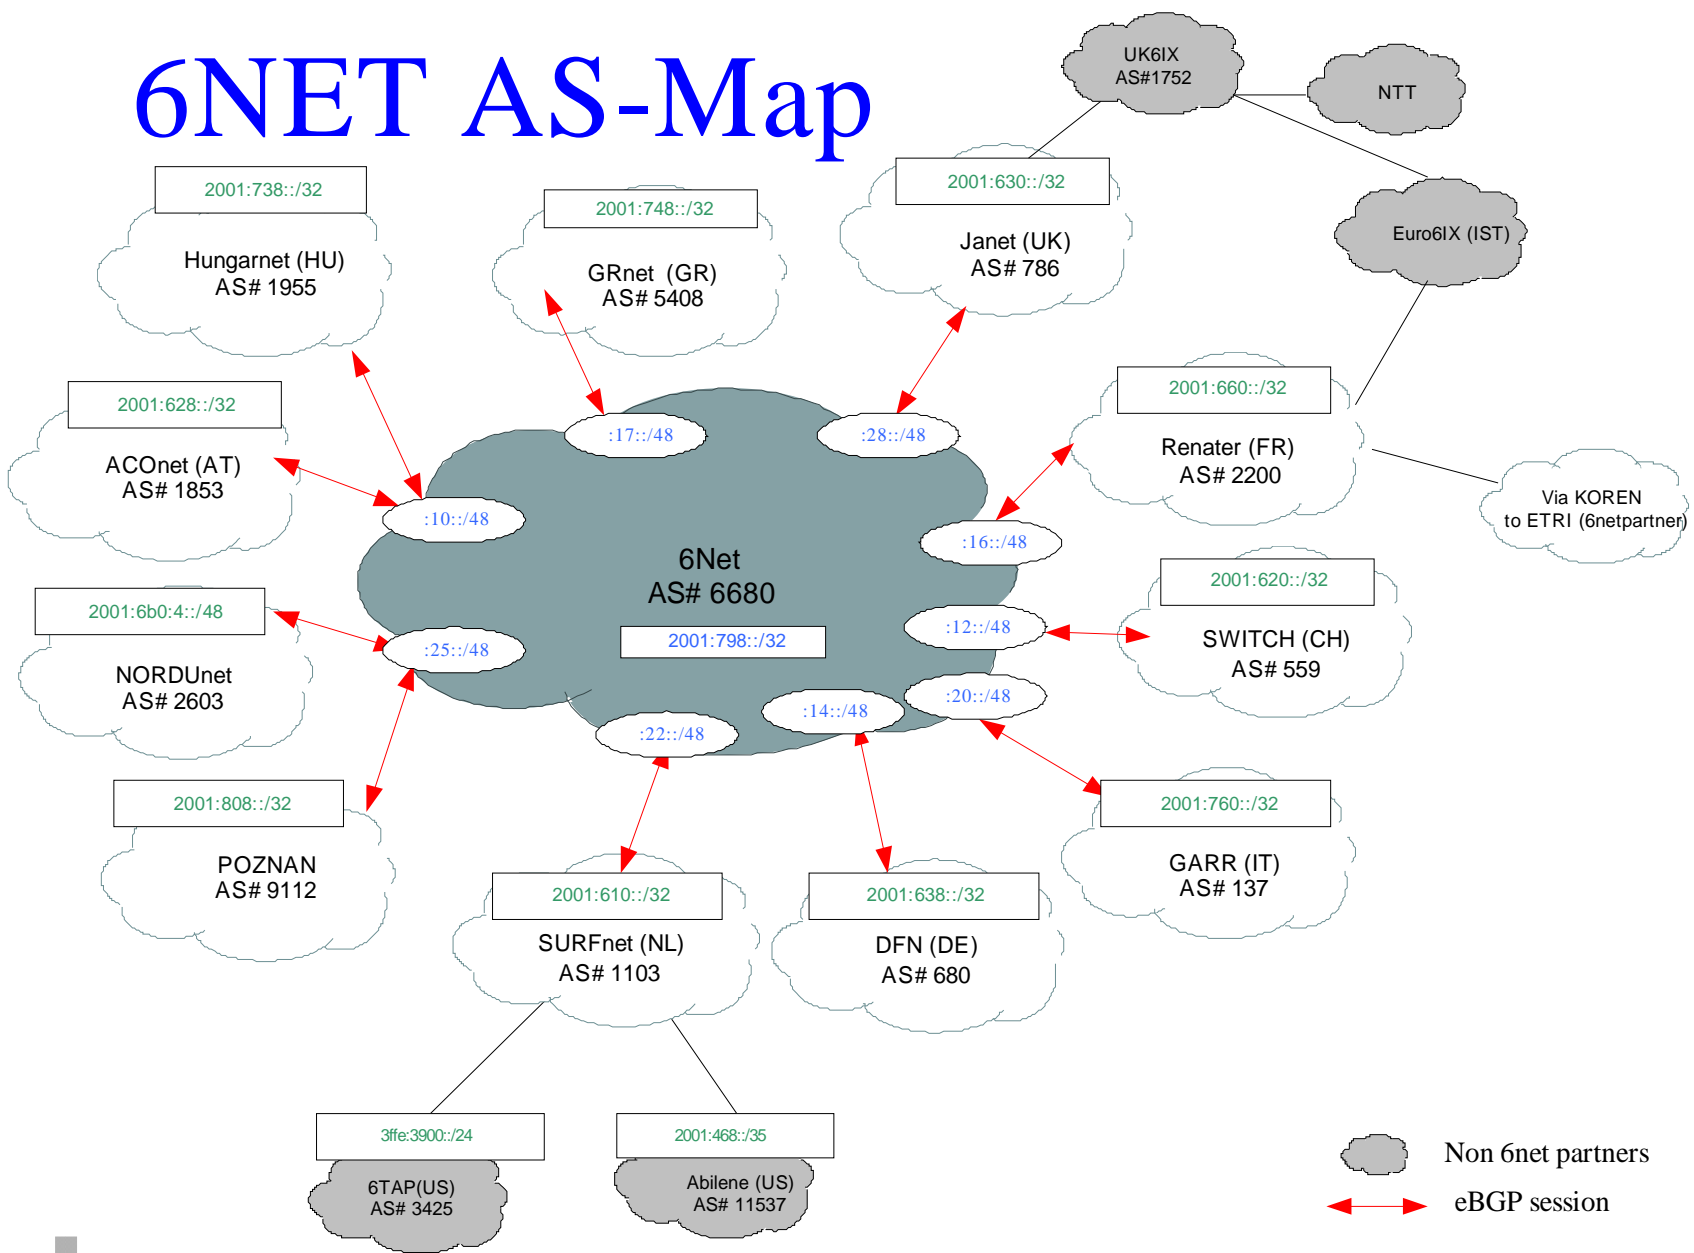

## Description of Work

# Das 6NET Netzwerk

- Provided by 6NET partners
- Circuit dedicated – initially 155Mbit/s
- Dedicated circuit added for redundancy (optional)
- ⋯ Tunneled solution for cost reasons

# 6NET Layout

# 6NET AS-Map