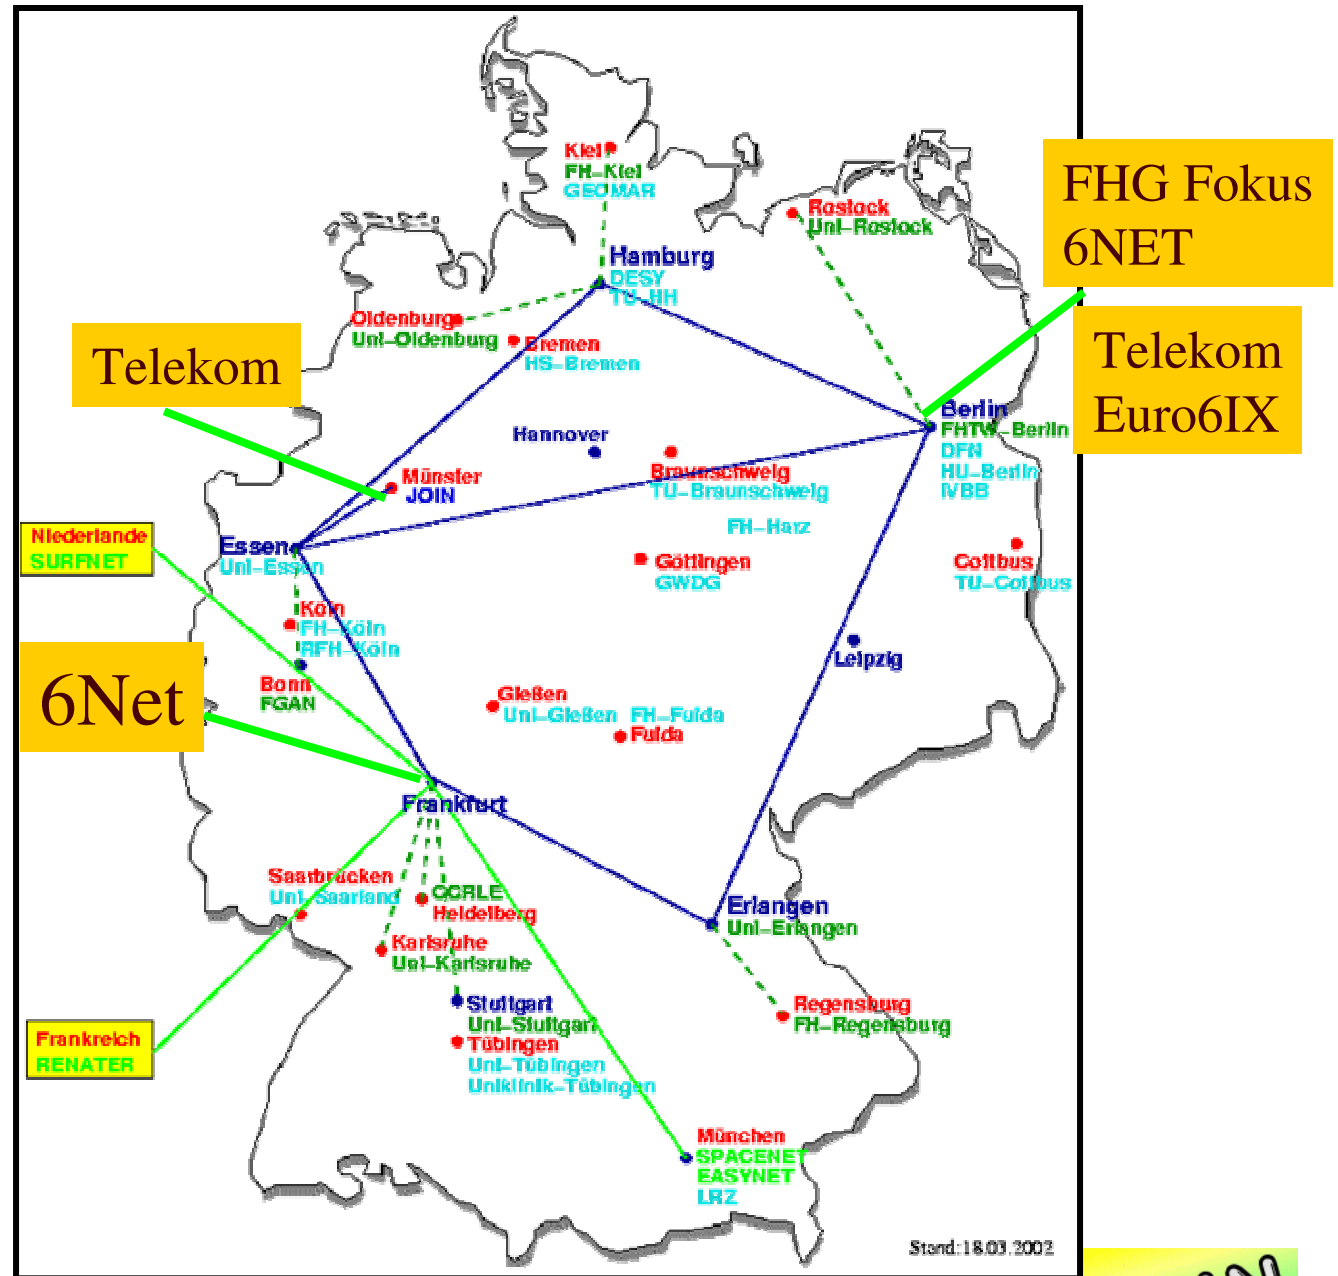

# 6WiN to G-WiN

IPv6 core

Same location for IPv4 and IPv6 core routers

Gbit   
100MBit   
34 MBit 

6WiN Router

IPv4 core

AR<sub>G-WiN</sub>  
CR

aR

ZENTRUM FÜR  
INFORMATIONEN  
VERARBEITUNG

Terena Networking Conference 2002, Limerick  
JOIN Projekt Team, WWU Münster

Each IPv6 core router represents two real IPv4 core routers

# Planned network (first step)

Terena Networking Conference 2002, Limerick  
 JOIN Projekt Team, WWU Münster

ZENTRUM FÜR  
 INFORMATIONEN  
 VERARBEITUNG

# IPv6-Showcase

- Setup and operation of a joined IPv6 native Backbone in Germany
- Looking for „friendly customers“, who will really use IPv6 (Traffic!)
- Deutsche Telekom is partner in Euro6IX
- Possible connection between Euro6IX and 6NET via 6WiN over native IPv6 link in Berlin and Münster