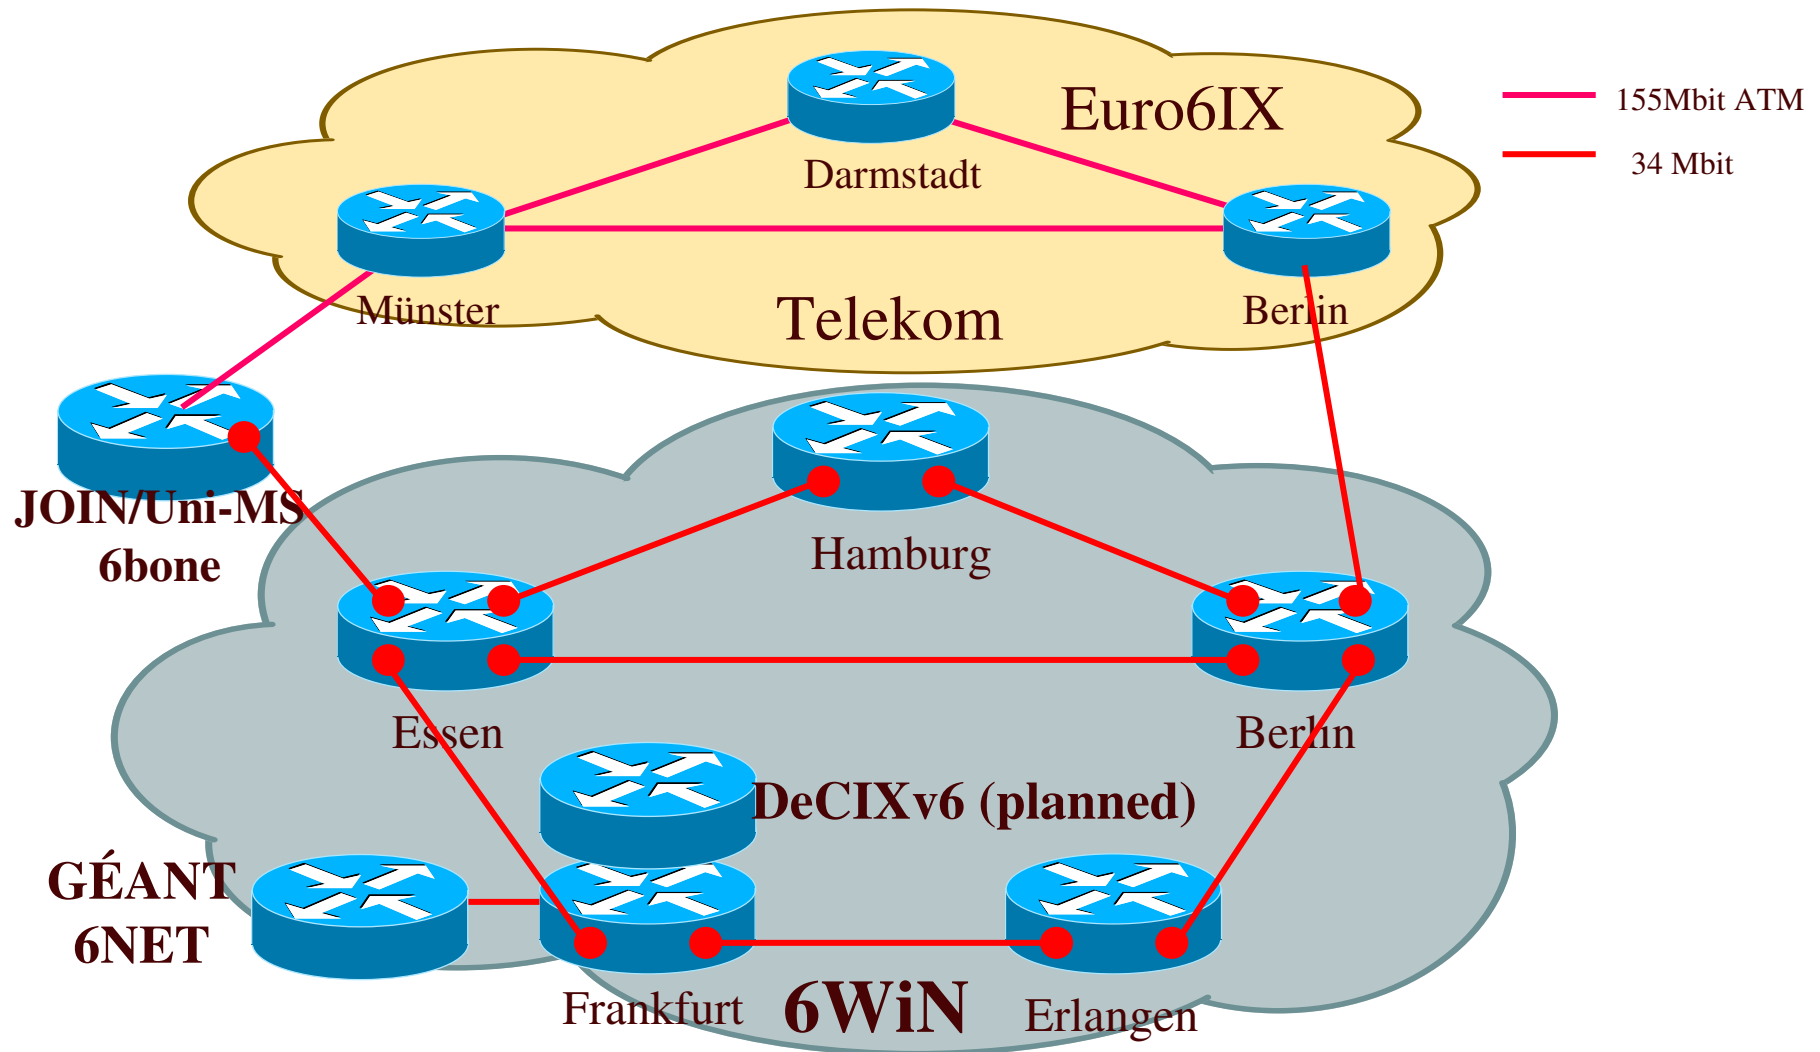

6WiN and connections to everywhere

ZENTRUM FÜR
INFORMATIONEN
VERARBEITUNG

Terena Networking Conference 2002, Limerick
JOIN Projekt Team, WWU Münster