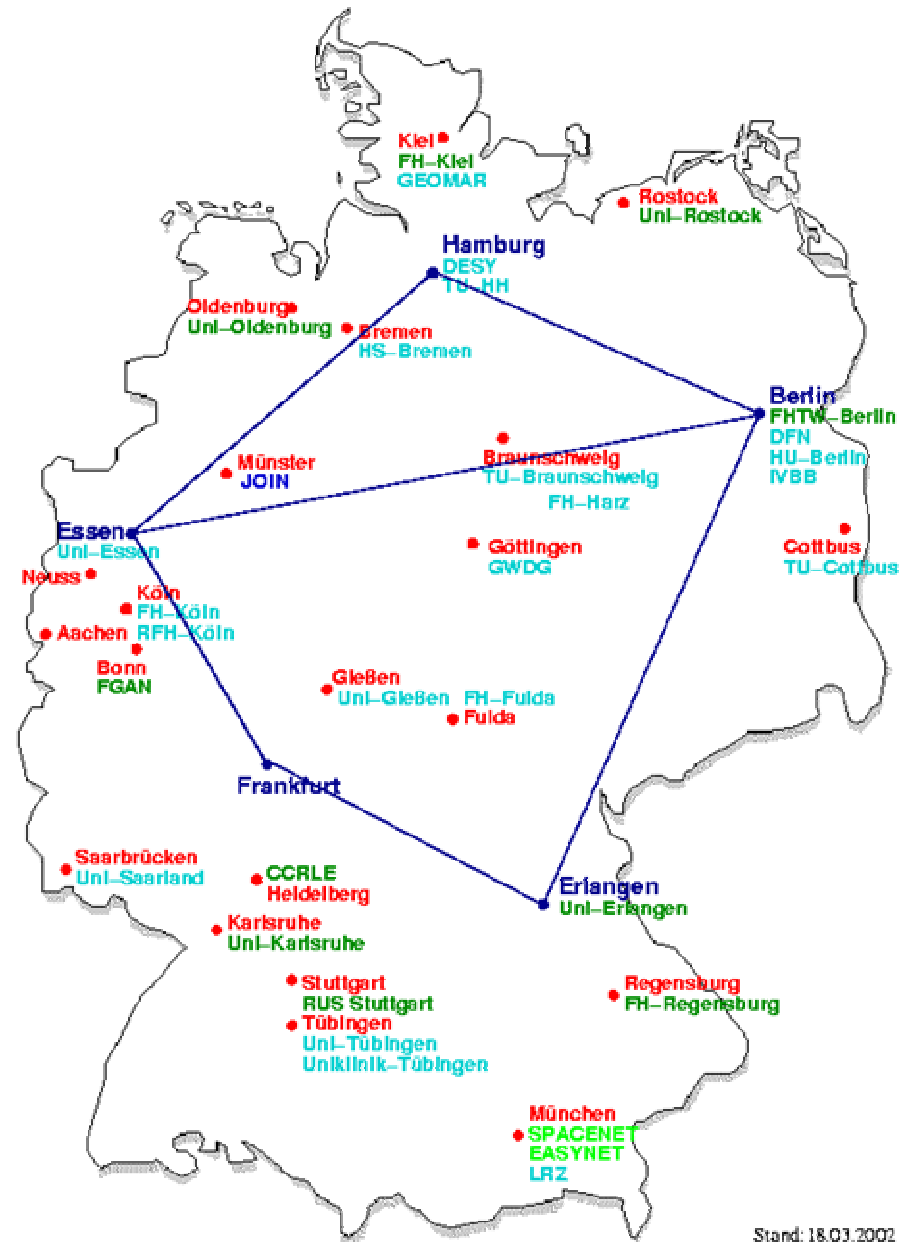

Stand: 18.03.2002

ZENTRUM FÜR
INFORMATIONEN
VERARBEITUNG

Terena Networking Conference 2002, Limerick
JOIN Projekt Team, WWU Münster