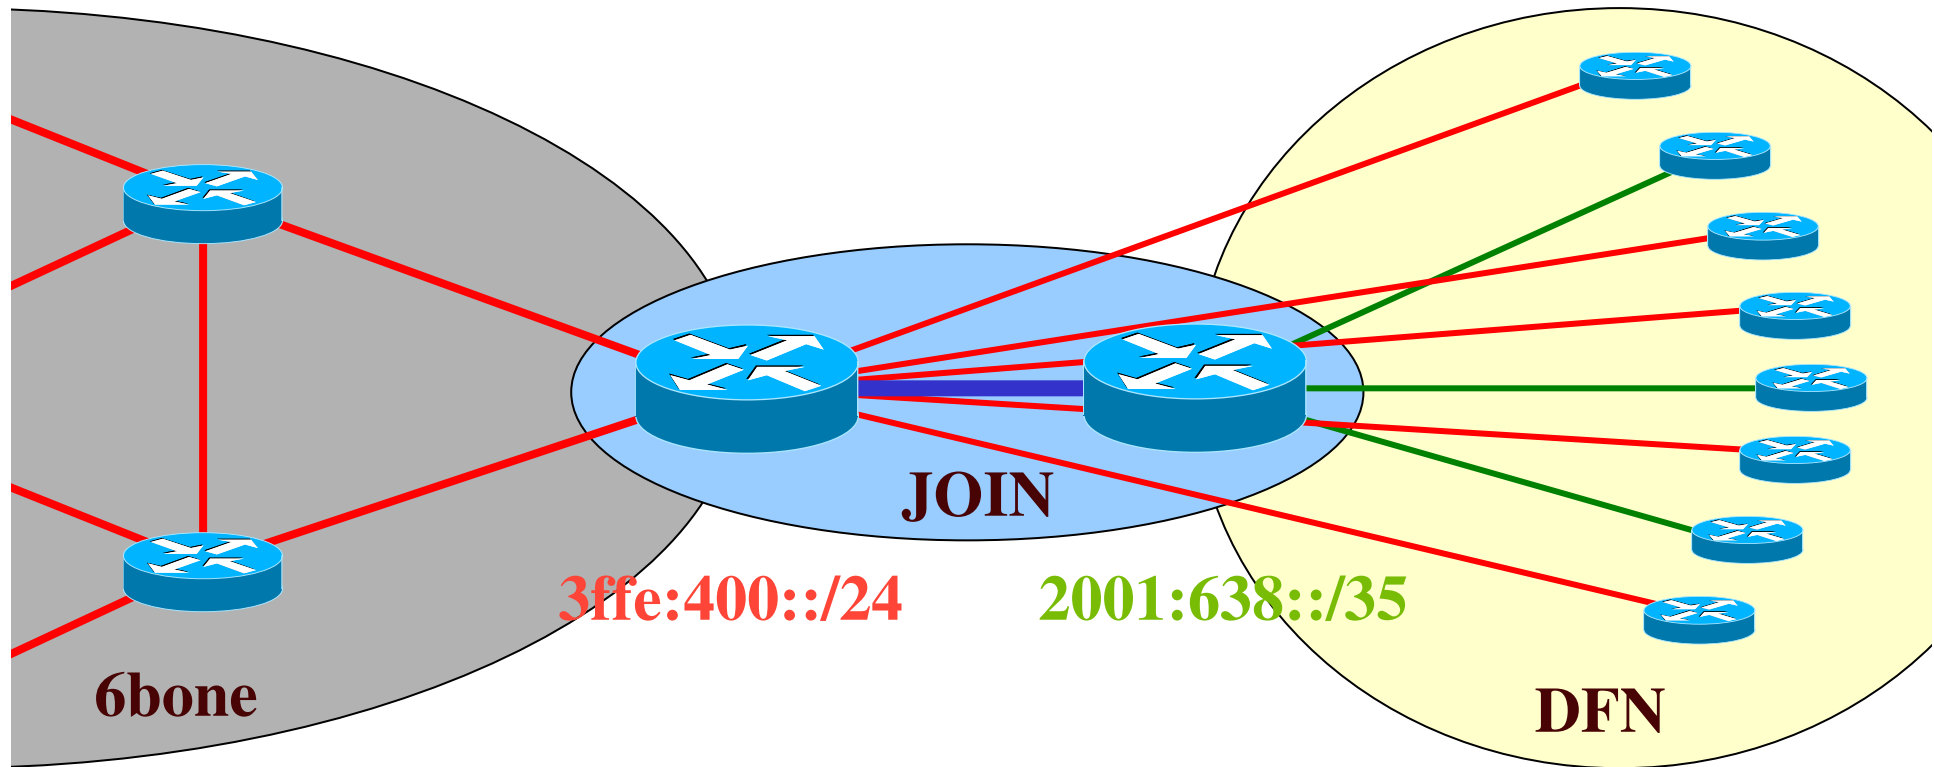

6bone and 2001-prefix