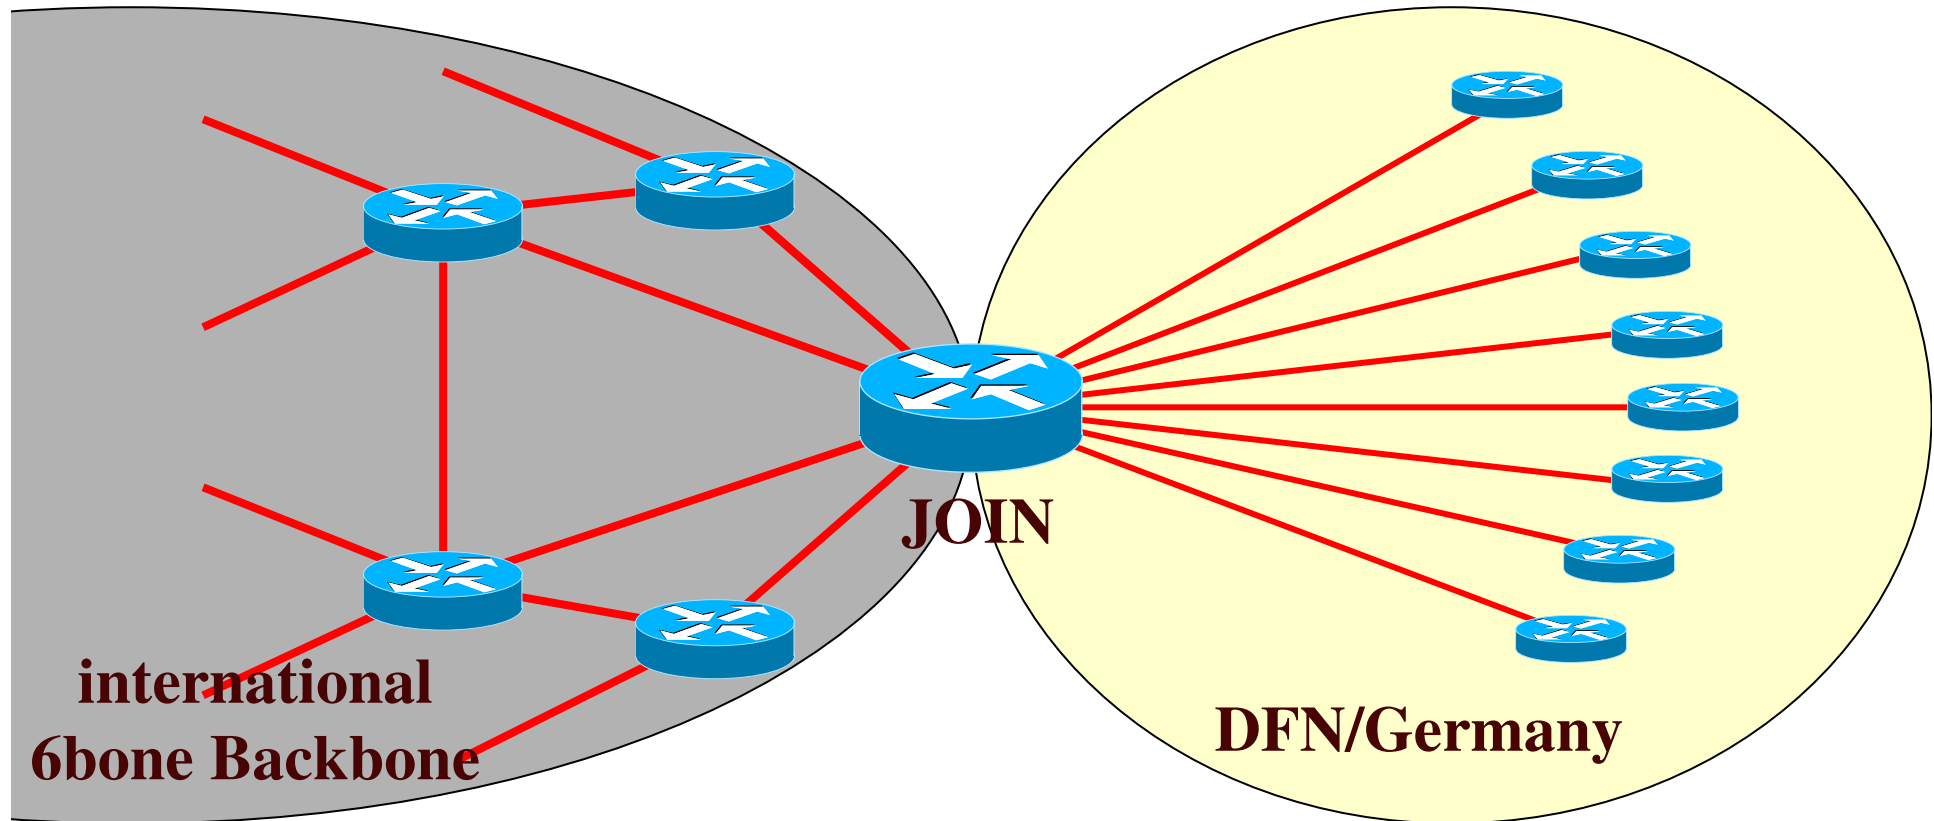

Test network 6bone

3ffe::/16

3ffe:400::/24

3ffe:400:xxxx::/48

ZENTRUM FÜR
INFORMATIONEN
VERARBEITUNG

Terena Networking Conference 2002, Limerick
JOIN Projekt Team, WWU Münster