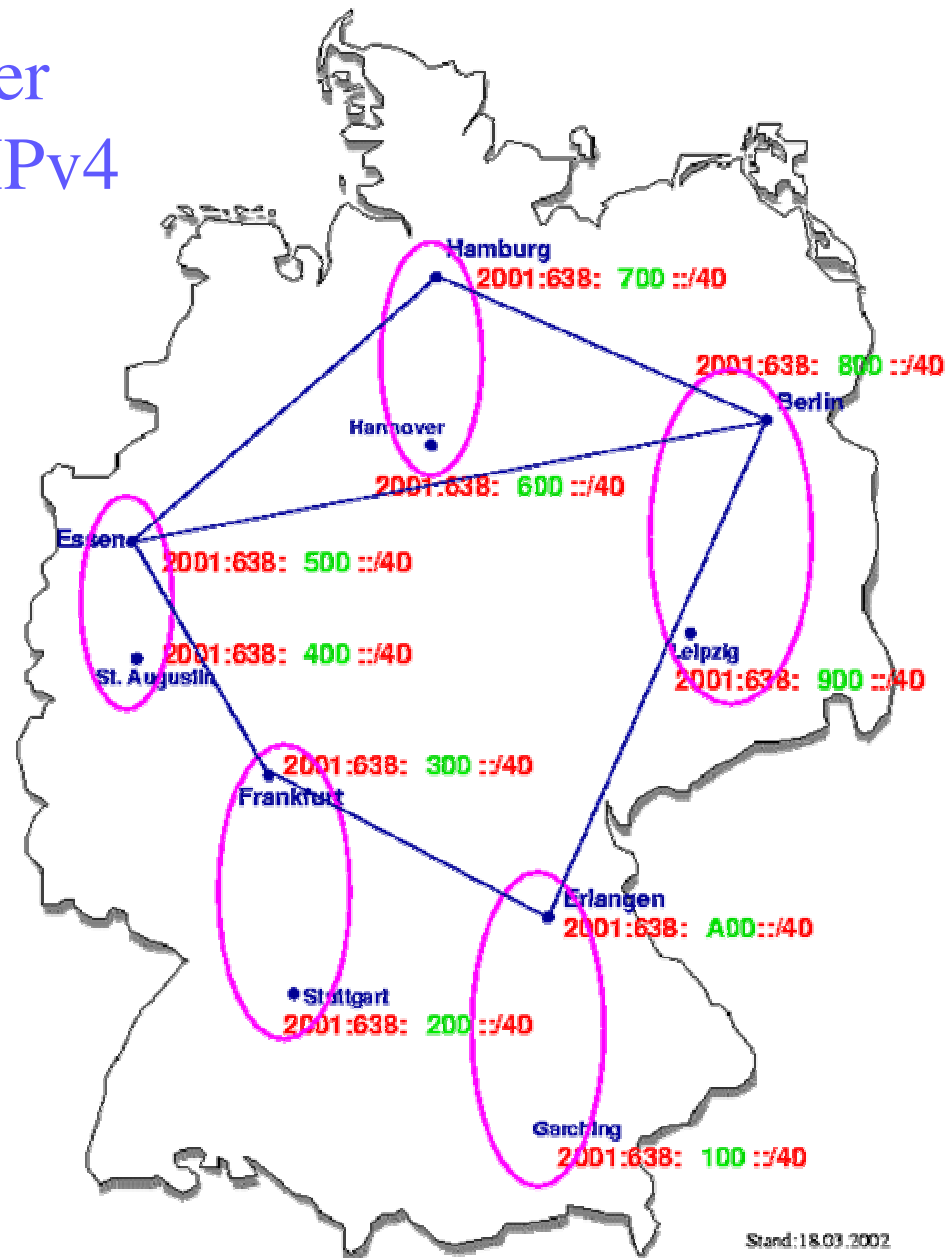

# JOIN in 6bone

6bone data (March 2002) :

- 57 countries
- Global number of sites: 1052
  - JOIN: 116 sites
  - 36 int. links
  - JOIN has 27 backbone peerings (BGP4+,RIPng)

# IPv6 production addresses

- Today: 32 prefixes assigned
- 12 sites have connectivity with production prefix
- All DFN customers with production prefix will be connected to IPv6 native backbone 6WiN (native or via tunnel)

# 6WiN to G-WiN

IPv6 core

Same location for IPv4 and IPv6 core routers

Gbit   
100MBit   
34 MBit 

6WiN Router

IPv4 core

AR<sub>G-WiN</sub>  
CR

aR

ZENTRUM FÜR  
INFORMATIONEN  
VERARBEITUNG

Terena Networking Conference 2002, Limerick  
JOIN Projekt Team, WWU Münster

Each IPv6 core router represents two real IPv4 core routers