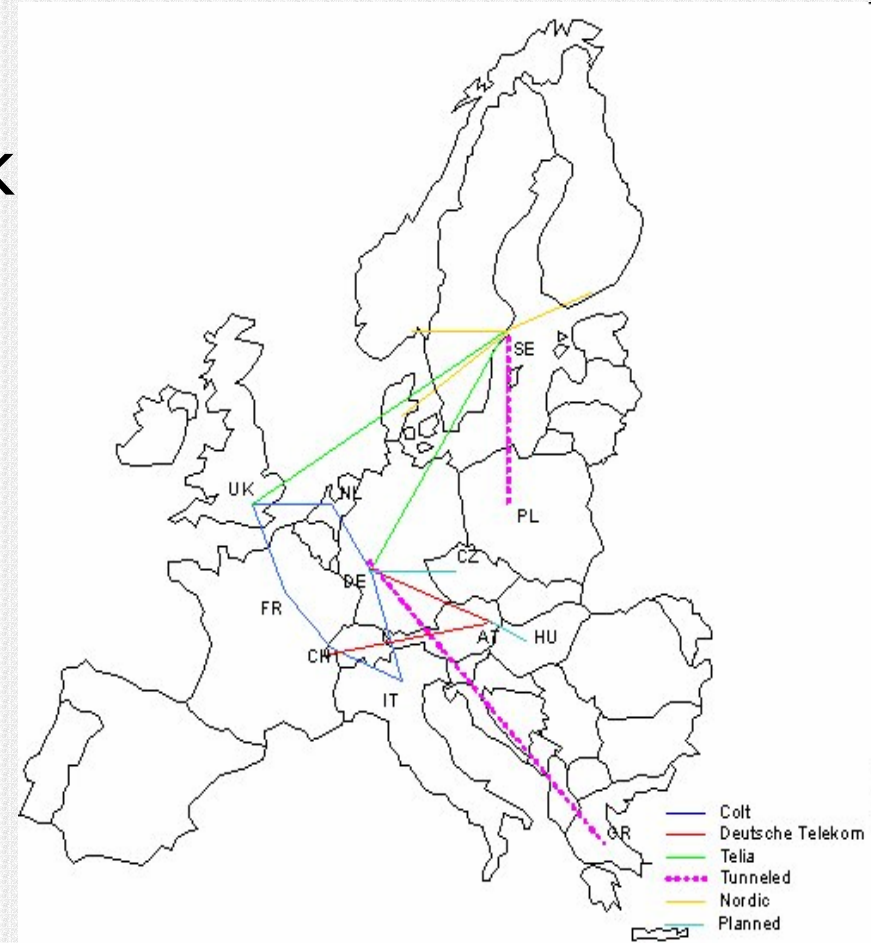

Invenia
Innovation
AS

IPv6 and wireless

- Mobil IPv6 works
- IPSEC is part of IPv6
- Network is fully routed

Invenia
Innovation
AS

6NET.org

- EUR 26.5 million
- IPv6-only network
- Routing and DNS
- IPv6 and wireless
- Online games