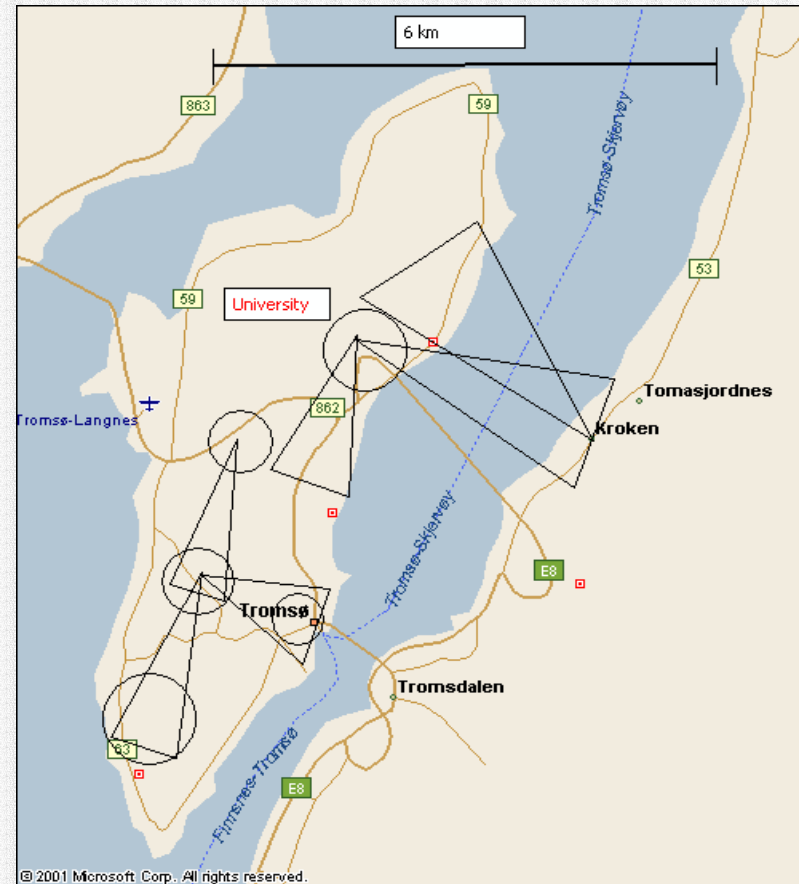

IPv6-only in production

**Invenia
Innovation AS**

Tage Stabell-Kulø

Dept. Computer Science
University of Tromsø

Tage@cs.uit.no

Tromsø ?

- Northernmost University in the world
- For enthusiasts!

Invenia
Innovation
AS

Coverage

- Coverage where there are students and staff (apx 30 stations)
- 18 and 24 dBi parabolas and 15 dBi omni

IPv6-only

- Entire network is IPv6-only
- IPv6 is in production
- IPv6-only works well
- IPv4 (The Internet) by means of “glue”.