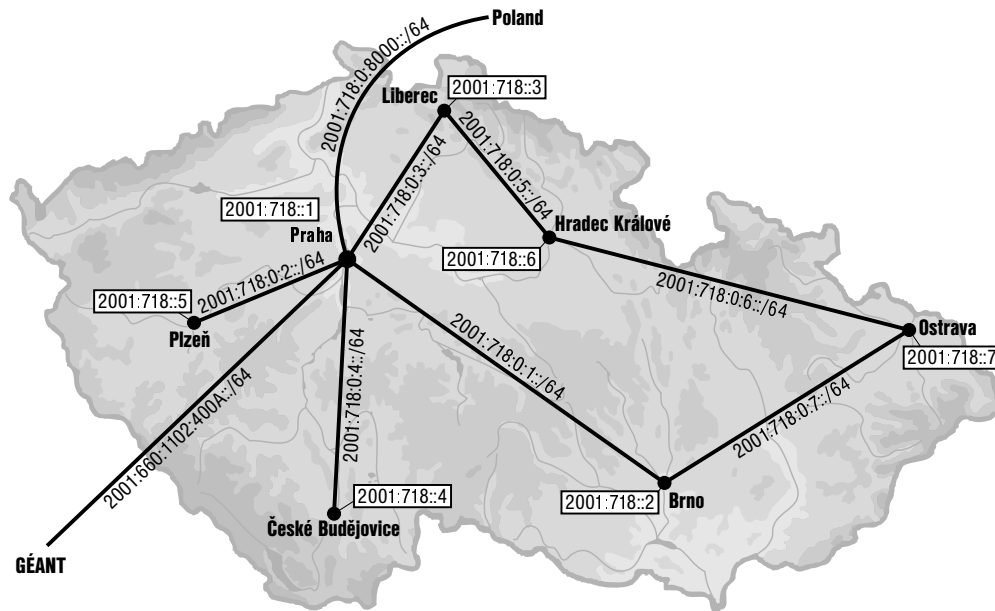

CESNET @ 6NET

LADISLAV LHOTKA

<lhotka@cesnet.cz>

CESNET IPv6 network

CESNET IPv6 ...

Participation ...

PC-based routers

- SubTLA from RIPE, prefix 2001:718::/35
- all links are configured tunnels
- Routers: Cisco 3640 (2), Linux/Zebra (4), NetBSD/Zebra (1).
- <http://www.cesnet.cz/english/project/ipv6/>