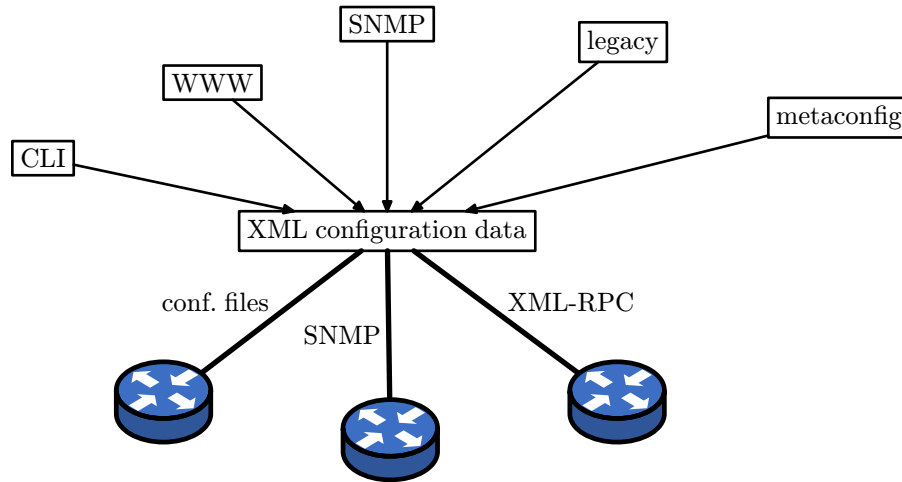

Participation in 6NET activities

CESNET IPv6 ...

Participation ...

PC-based routers

Activity	P-M	Description
1.1	1	6NET network extension \Rightarrow CZ
1.5	1	interoperability (PC/Zebra routers)
2.1	2	6PE edge LSR
2.2	1	transition of campus networks
3.1	26.2	PC-based IPv6 routers
3.4	1	Multicast tests
4.1	2	Mobility tests
5.1	1	Videoconferencing applications
7.1	4	File repository, CVS

PC-based routers

CESNET IPv6 ...

Participation ...

PC-based routers

Configuration
Hardware accelerator

- Team of 24 people (incl. students)
- Based on long-term experience

Configuration

CESNET IPv6 ...
Participation ...
PC-based routers

- Front ends: create/modify configuration
- XML repository with version control
- Back ends: presentation for supported platforms (Unix scripts, ...), initially off-line

Hardware accelerator

- Programmable hardware: FPGA by Xilinx (Virtex II, Virtex II Pro)
- Fast forwarding; packet filter, encryption, label imposition, ...
- Contact: Jiří Novotný <novotny@ics.muni.cz>