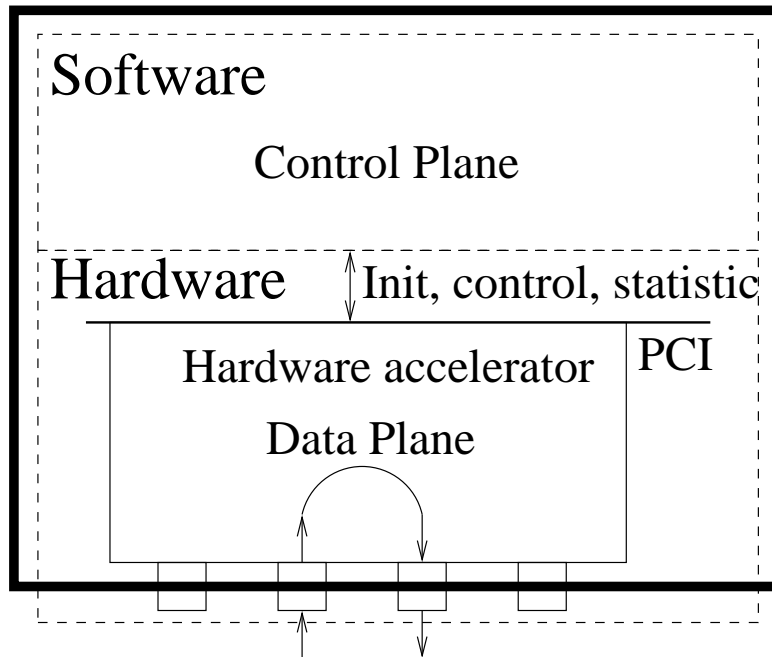

PC-based routers

CESNET IPv6 ...

Participation ...

PC-based routers

Configuration
Hardware accelerator

- Team of 24 people (incl. students)
- Based on long-term experience

Configuration

CESNET IPv6 ...
Participation ...
PC-based routers

- Front ends: create/modify configuration
- XML repository with version control
- Back ends: presentation for supported platforms (Unix scripts, ...), initially off-line

Hardware accelerator

- Programmable hardware: FPGA by Xilinx (Virtex II, Virtex II Pro)
- Fast forwarding; packet filter, encryption, label imposition, ...
- Contact: Jiří Novotný <novotny@ics.muni.cz>